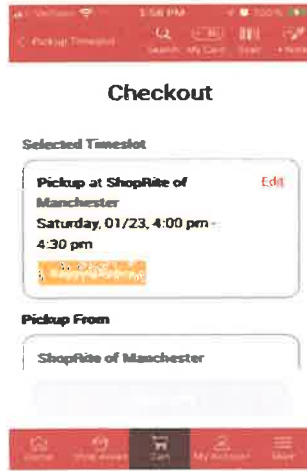

ShopRite from Home Phone App for online ordering & pay and pick up at store.

Open App

Select location

Add items to cart

Receive total & checkout

Reserve timeslot

Cont. with timeslot

Confirm checkout location

provide preferences & mobile #

Select bagging & payment preference, then place order.

Order summary

Edit or cancel order if needed

Order cancellation

Cancellation confirmation

Notes

- There is a \$4.99 service fee to utilize pick-up (sometimes they may offer promotions that void the fee).
- As in any store, there is a CT state bag fee for using store bags.
- Prices instore and online are the same.
- No minimum spend requirement.
- Perishable food items are allowed in cart.
- If items are sold out, the user will be contacted (phone or text) about other buying options.
- ShopRite staff are not allowed to accept tips, so tipping is discouraged.
- When reaching the payment section of the app, if pay at store is not an option you will not see it, if it is an option you will see it in the list of available payment options.

Please check store website/app for the most updated current “pay at store” participating store locations.