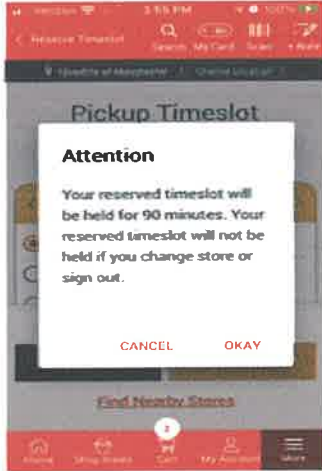

ShopRite from Home Phone App for online ordering & pay and pick up at store.

Open App

Select location

Add items to cart

Receive total & checkout

Reserve timeslot

Cont. with timeslot

Confirm checkout location

provide preferences & mobile #

Select bagging & payment preference, then place order.

Order summary

Edit or cancel order if needed

Order cancellation

Cancellation confirmation

Notes

- There is a \$4.99 service fee to utilize pick-up (sometimes they may offer promotions that void the fee).
- As in any store, there is a CT state bag fee for using store bags.
- Prices instore and online are the same.
- No minimum spend requirement.
- Perishable food items are allowed in cart.
- If items are sold out, the user will be contacted (phone or text) about other buying options.
- ShopRite staff are not allowed to accept tips, so tipping is discouraged.
- When reaching the payment section of the app, if pay at store is not an option you will not see it, if it is an option you will see it in the list of available payment options.