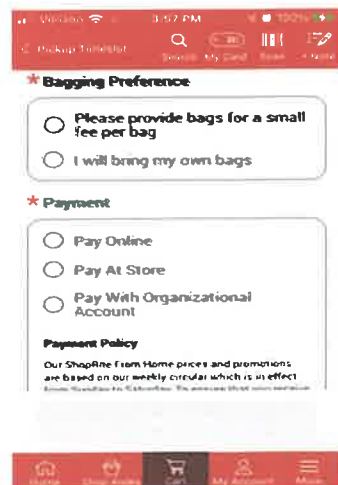

ShopRite from Home Phone App for online ordering & pay and pick up at store.

Open App

Select location

Add items to cart

Receive total & checkout

Reserve timeslot

Cont. with timeslot

Confirm checkout location

provide preferences & mobile #

Select bagging & payment preference, then place order.

Order summary

Edit or cancel order if needed

Order cancellation

Cancellation confirmation

Notes

- There is a \$4.99 service fee to utilize pick-up (sometimes they may offer promotions that void the fee).
- As in any store, there is a CT state bag fee for using store bags.
- Prices instore and online are the same.
- No minimum spend requirement.
- Perishable food items are allowed in cart.
- If items are sold out, the user will be contacted (phone or text) about other buying options.
- ShopRite staff are not allowed to accept tips, so tipping is discouraged.
- When reaching the payment section of the app, if pay at store is not an option you will not see it, if it is an option you will see it in the list of available payment options.