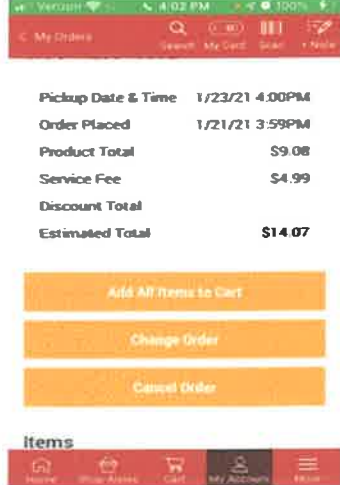

provide preferences & mobile #

Select bagging & payment preference, then place order.

Order summary

Edit or cancel order if needed

Order cancellation

Cancellation confirmation

Notes

- There is a \$4.99 service fee to utilize pick-up (sometimes they may offer promotions that void the fee).
- As in any store, there is a CT state bag fee for using store bags.
- Prices instore and online are the same.
- No minimum spend requirement.
- Perishable food items are allowed in cart.
- If items are sold out, the user will be contacted (phone or text) about other buying options.
- ShopRite staff are not allowed to accept tips, so tipping is discouraged.
- When reaching the payment section of the app, if pay at store is not an option you will not see it, if it is an option you will see it in the list of available payment options.