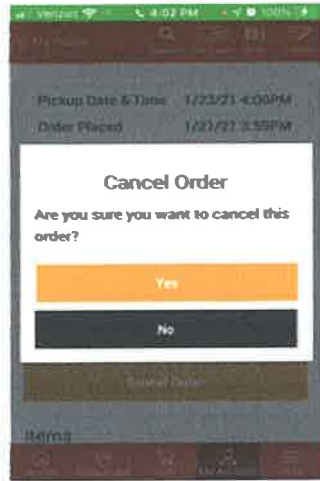

ShopRite from Home Phone App for online ordering & pay and pick up at store.

Open App

Select location

Add items to cart

Receive total & checkout

Reserve timeslot

Cont. with timeslot

Confirm checkout location

provide preferences & mobile #

Select bagging & payment preference, then place order.

Order summary

Edit or cancel order if needed

Order cancellation

Cancellation confirmation

Notes

- There is a \$4.99 service fee to utilize pick-up (sometimes they may offer promotions that void the fee).
- As in any store, there is a CT state bag fee for using store bags.
- Prices instore and online are the same.
- No minimum spend requirement.
- Perishable food items are allowed in cart.
- If items are sold out, the user will be contacted (phone or text) about other buying options.
- ShopRite staff are not allowed to accept tips, so tipping is discouraged.
- When reaching the payment section of the app, if pay at store is not an option you will not see it, if it is an option you will see it in the list of available payment options.