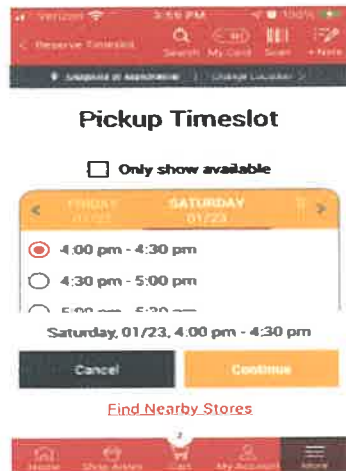

ShopRite from Home Phone App for online ordering & pay and pick up at store.

Open App

Select location

Add items to cart

Receive total & checkout

Reserve timeslot

Cont. with timeslot

Confirm checkout location

provide preferences & mobile #

Select bagging & payment preference, then place order.

Order summary

Edit or cancel order if needed

Order cancellation

Cancellation confirmation

Notes

- There is a \$4.99 service fee to utilize pick-up (sometimes they may offer promotions that void the fee).
- As in any store, there is a CT state bag fee for using store bags.
- Prices instore and online are the same.
- No minimum spend requirement.
- Perishable food items are allowed in cart.
- If items are sold out, the user will be contacted (phone or text) about other buying options.
- ShopRite staff are not allowed to accept tips, so tipping is discouraged.
- When reaching the payment section of the app, if pay at store is not an option you will not see it, if it is an option you will see it in the list of available payment options.

Please check store website/app for the most updated current “pay at store” participating store locations.