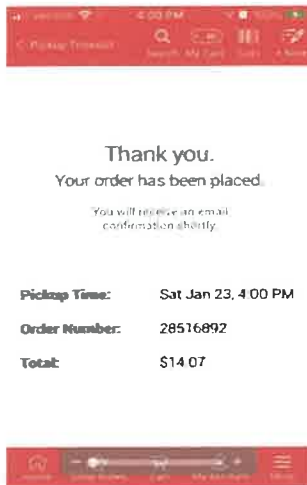

ShopRite from Home Phone App for online ordering & pay and pick up at store.

Open App

Select location

Add items to cart

Receive total & checkout

Reserve timeslot

Cont. with timeslot

Confirm checkout location

provide preferences & mobile #

Select bagging & payment preference, then place order.

Order summary

Edit or cancel order if needed

Order cancellation

Cancellation confirmation

Notes

- There is a \$4.99 service fee to utilize pick-up (sometimes they may offer promotions that void the fee).
- As in any store, there is a CT state bag fee for using store bags.
- Prices instore and online are the same.
- No minimum spend requirement.
- Perishable food items are allowed in cart.
- If items are sold out, the user will be contacted (phone or text) about other buying options.
- ShopRite staff are not allowed to accept tips, so tipping is discouraged.
- When reaching the payment section of the app, if pay at store is not an option you will not see it, if it is an option you will see it in the list of available payment options.